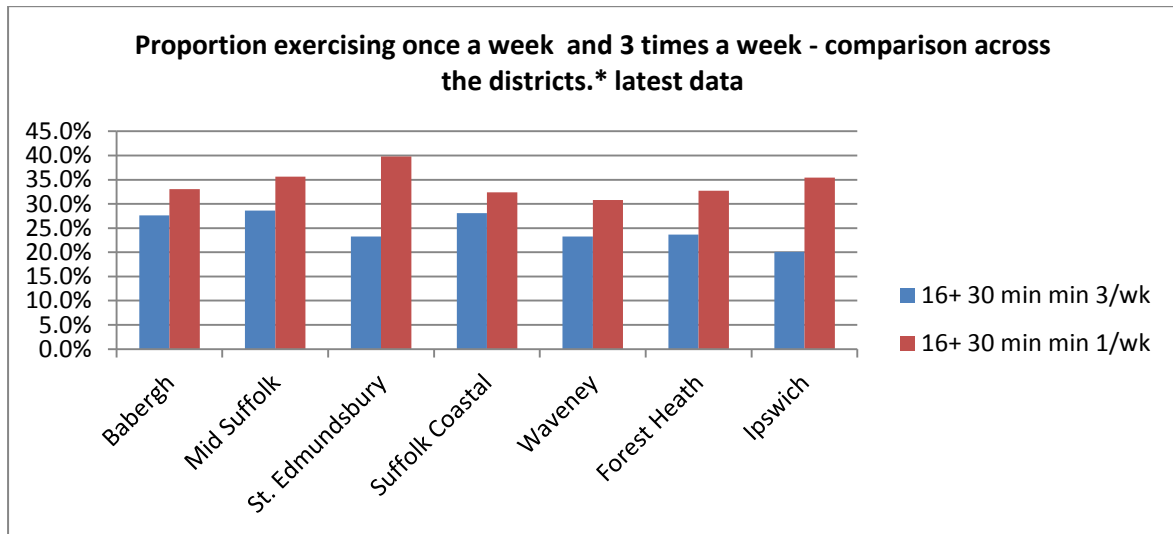

Participation data

The following table presents participation rates in sport across Suffolk⁸:

⁸ Active People Survey 10: April 2015 to March 2016